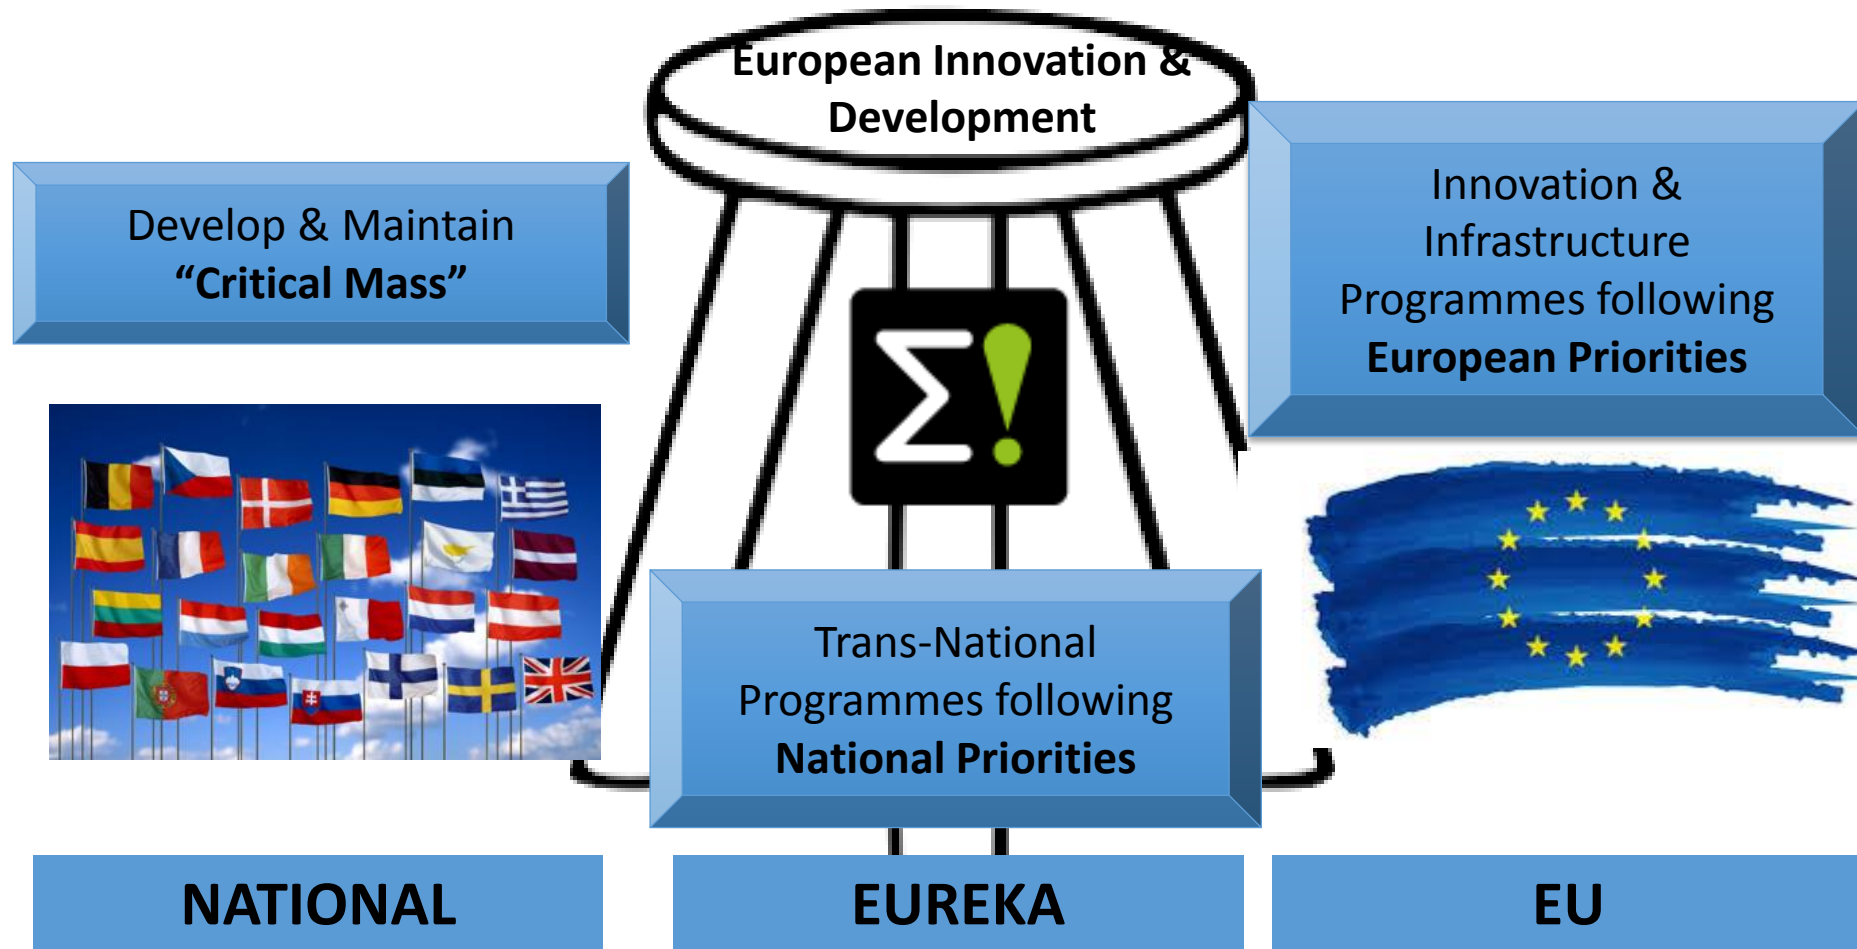

# The Funding Landscape

# The Funding Landscape at Innovation 2016

European Innovation &  
Development  
Today present in this room

AT - Irina Slosar (FFG)

CZ - Karel Sperlink (EUREKA HLR), Josef Martinec (E NCP)

DE - Katharina Lehmeier (EUREKA-COST, DLR)